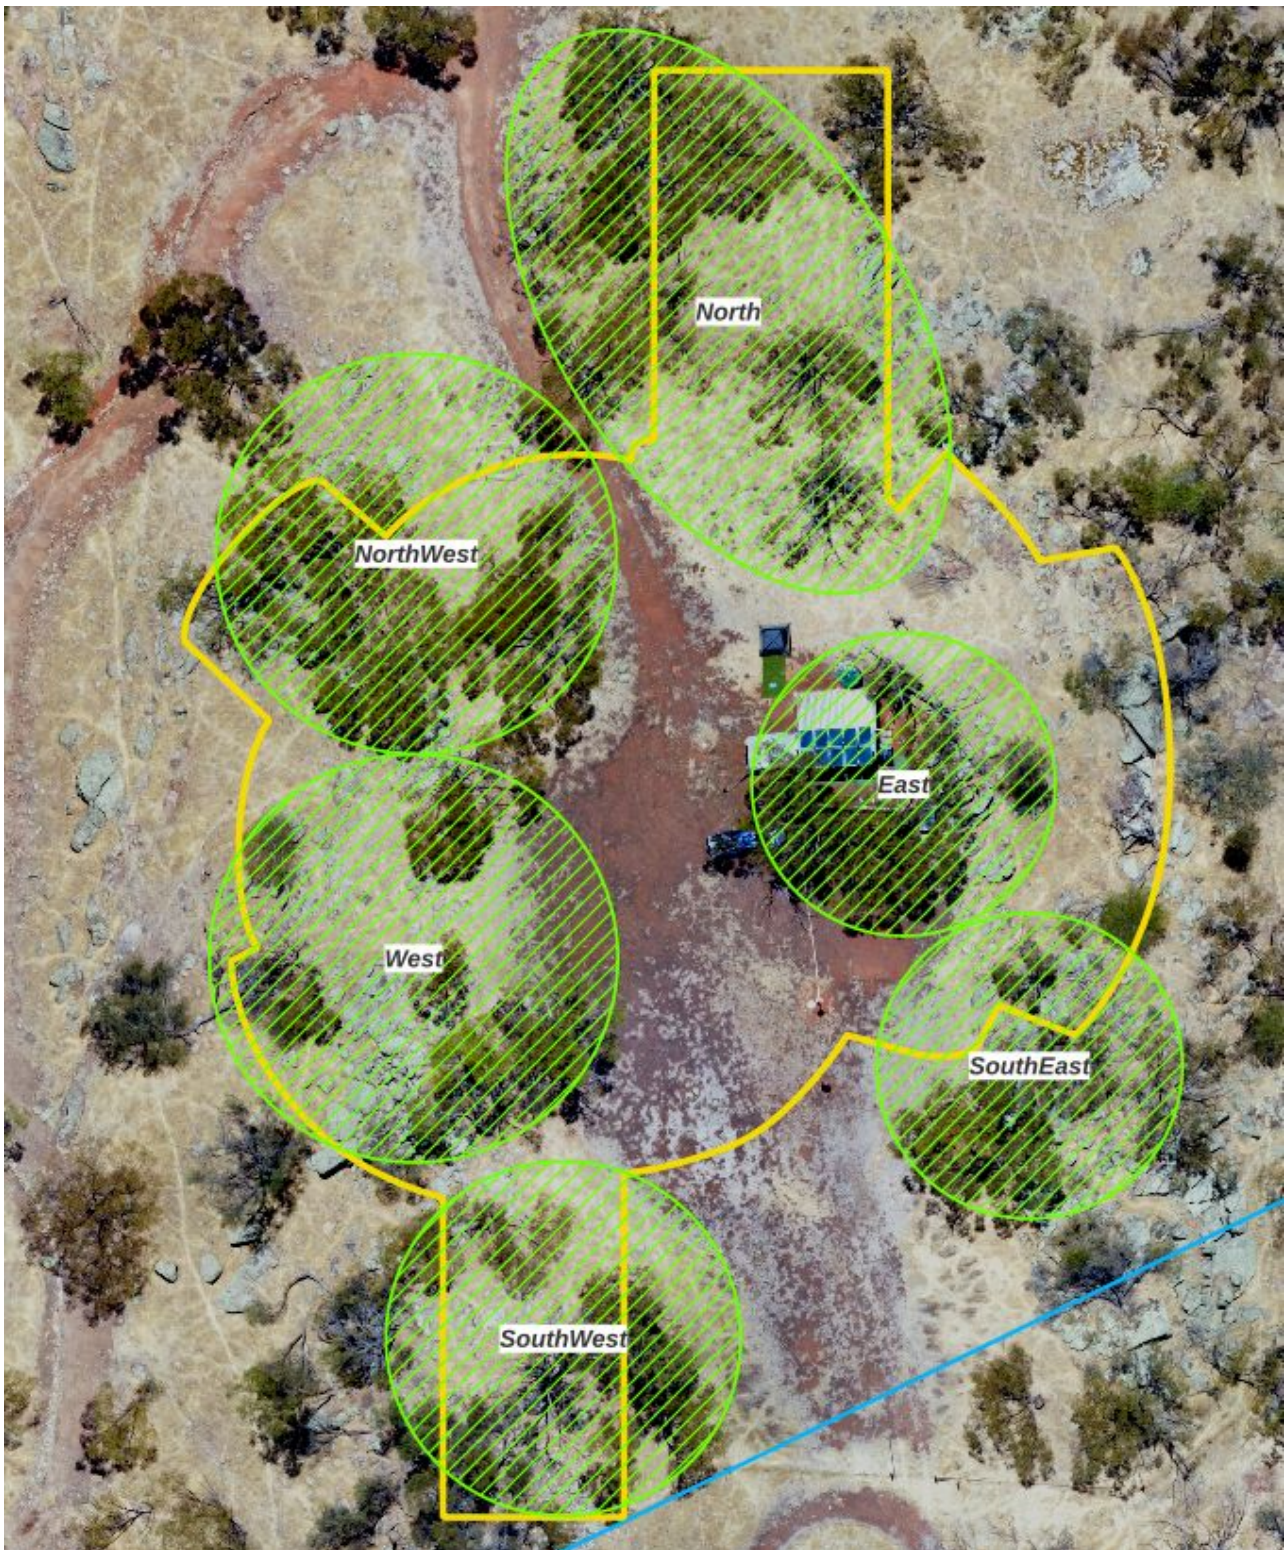

Views of all the tree zones included in the study area.

Figure 18: Zones defined in the study area

Flora and vegetation, and Black Cockatoo habitat assessment for residential fire management clearance in Mokine, Western Australia.

Figure 19: West side of the North Zone - Looking NNE

Figure 20: East side of the North Zone - Looking NNE

Flora and vegetation, and Black Cockatoo habitat assessment for residential fire management clearance in Mokine, Western Australia.

Figure 21: East Zone - Looking NNE

Figure 22: South East Zone - Looking SE

Figure 23: South West Zone - Looking SW

Flora and vegetation, and Black Cockatoo habitat assessment for residential fire management clearance in Mokine, Western Australia.

Figure 24: West Zone - Looking West

Figure 25: North West Zone - Looking NW